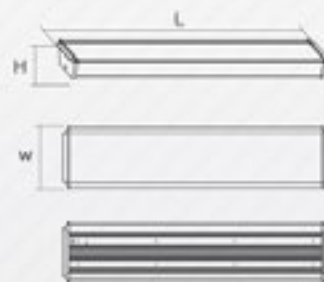

هیت سینک : آلومینیوم با رنگ پودری الکترو استاتیک

دیفیوزر : پلی استایرن

درایور : جریان ثابت - ایزوله

منبع نور : SMD پشت نور

نصب : توکار

گارانتی : 24 ماه ضمانت تصویر

مزایا : باز دهی عالی نور ، مصرف کم انرژی ، شاخص نمود رنگ بالا (CRI) بدون فلیکر (سوسوزن)

سهولت در نصب و سرویس

موارد کاربرد : قابل استفاده در دکوراسیون داخلی ، سقف های آکریستالک (تایل های 60در60) ، هتل ها

فروشگاه ها ، مجتمع های تجاری و اداری ، بیمارستان ها ، مراکز درمانی و ...

Heatsink : Aluminum with Electrostatic Powder Paint

Diffuser : Polystyrene

Driver : Constant Current-Isolated

Source of light : Backlight SMD

Installation : Recessed

Guarantee : 24 Months

Advantages : Excellent Light Efficiency

Low Consumption . Without Flicker

Easy Installation & Maintenance

Applications : Usable in 60x60 Dropped Ceilings - Shopping Store
Hotels - Galleries - Elevators - Hallways - Staircases
and all Types of Interior Decorations

توان	کد کالا	رنگ نور	دمای رنگ	شار نوری	ابعاد	تعداد در کارتن
50w	7691-7693	☐☐☐	6500/4000 K	4100/4100 Lm	L 595xW 160xH 42 mm	5 عدد
65w	7677-7679	☐☐☐	6500/4000 K	5200/5200 Lm	L 595xW 160xH 42 mm	5 عدد