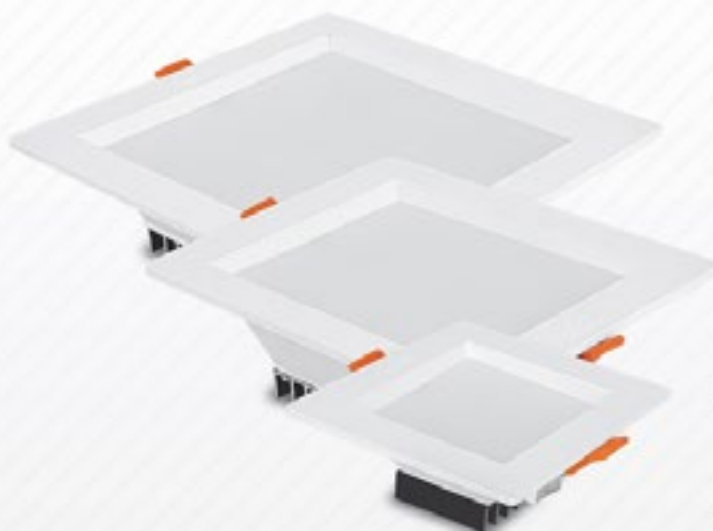

هیت سینک : آلومینیوم با رنگ پودری الکترو استاتیک
بدنه : مواد ABS فرآوری شده با مواد نانو و آنتی UV
دیفیوزر : پلی کربنات
دراپور : جریان ثابت - ایزوله
منبع نور : SMD پشت نور
نصب : توکار
گارانتی : 24 ماه ضمانت تصویری
مزایا : باز دهی عالی نور ، مصرف کم انرژی ، شاخص نمود رنگ بالا (CRI)
بدون فلیکتر (سوسوزدن) ، سهولت در نصب و سرویس
موارد کاربرد : قابل استفاده در دکوراسیون داخلی ، سقف های شاک ، ویترین ها ، هتل ها
فروشگاه ها ، مجتمع های تجاری و اداری ، بیمارستان ها ، مراکز درمانی و ...

Heatsink : Aluminum with Electrostatic Powder Point
Housing : ABS Material with Titan and Anti UV
Diffuser : Polycarbonate
Driver : Constant Current-Isolated
Source of light : Backlight SMD
Installation : Recessed
Guarantee : 24 Months
Advantages : Excellent Light Efficiency
Low Consumption , Without Flicker
Easy Installation & Maintenance
Applications : Usable in Interior Decorations , Integrated Dropped Ceilings
Hotels , Shopping Centers , Offices , Hospitals and ...

توان	کد کالا	رنگ نور	دهای رنگ	شار نوری	ابعاد	ابعاد حفره	تعداد در کارتن
7w	8129 - 8130 - 8131	☐☐☐	6500/3000/4000 K	420/420/420 Lm	A 100x100 xB 43 mm	C 70x70 mm	50 عدد
12w	8132 - 8133 - 8134	☐☐☐	6500/3000/4000 K	1000/1000/1000 Lm	A 130x130 xB 45 mm	C 100x100 mm	24 عدد
18w	8135 - 8136 - 8137	☐☐☐	6500/3000/4000 K	1500/1500/1500 Lm	A 150x150xB 45 mm	C 118x118 mm	18 عدد